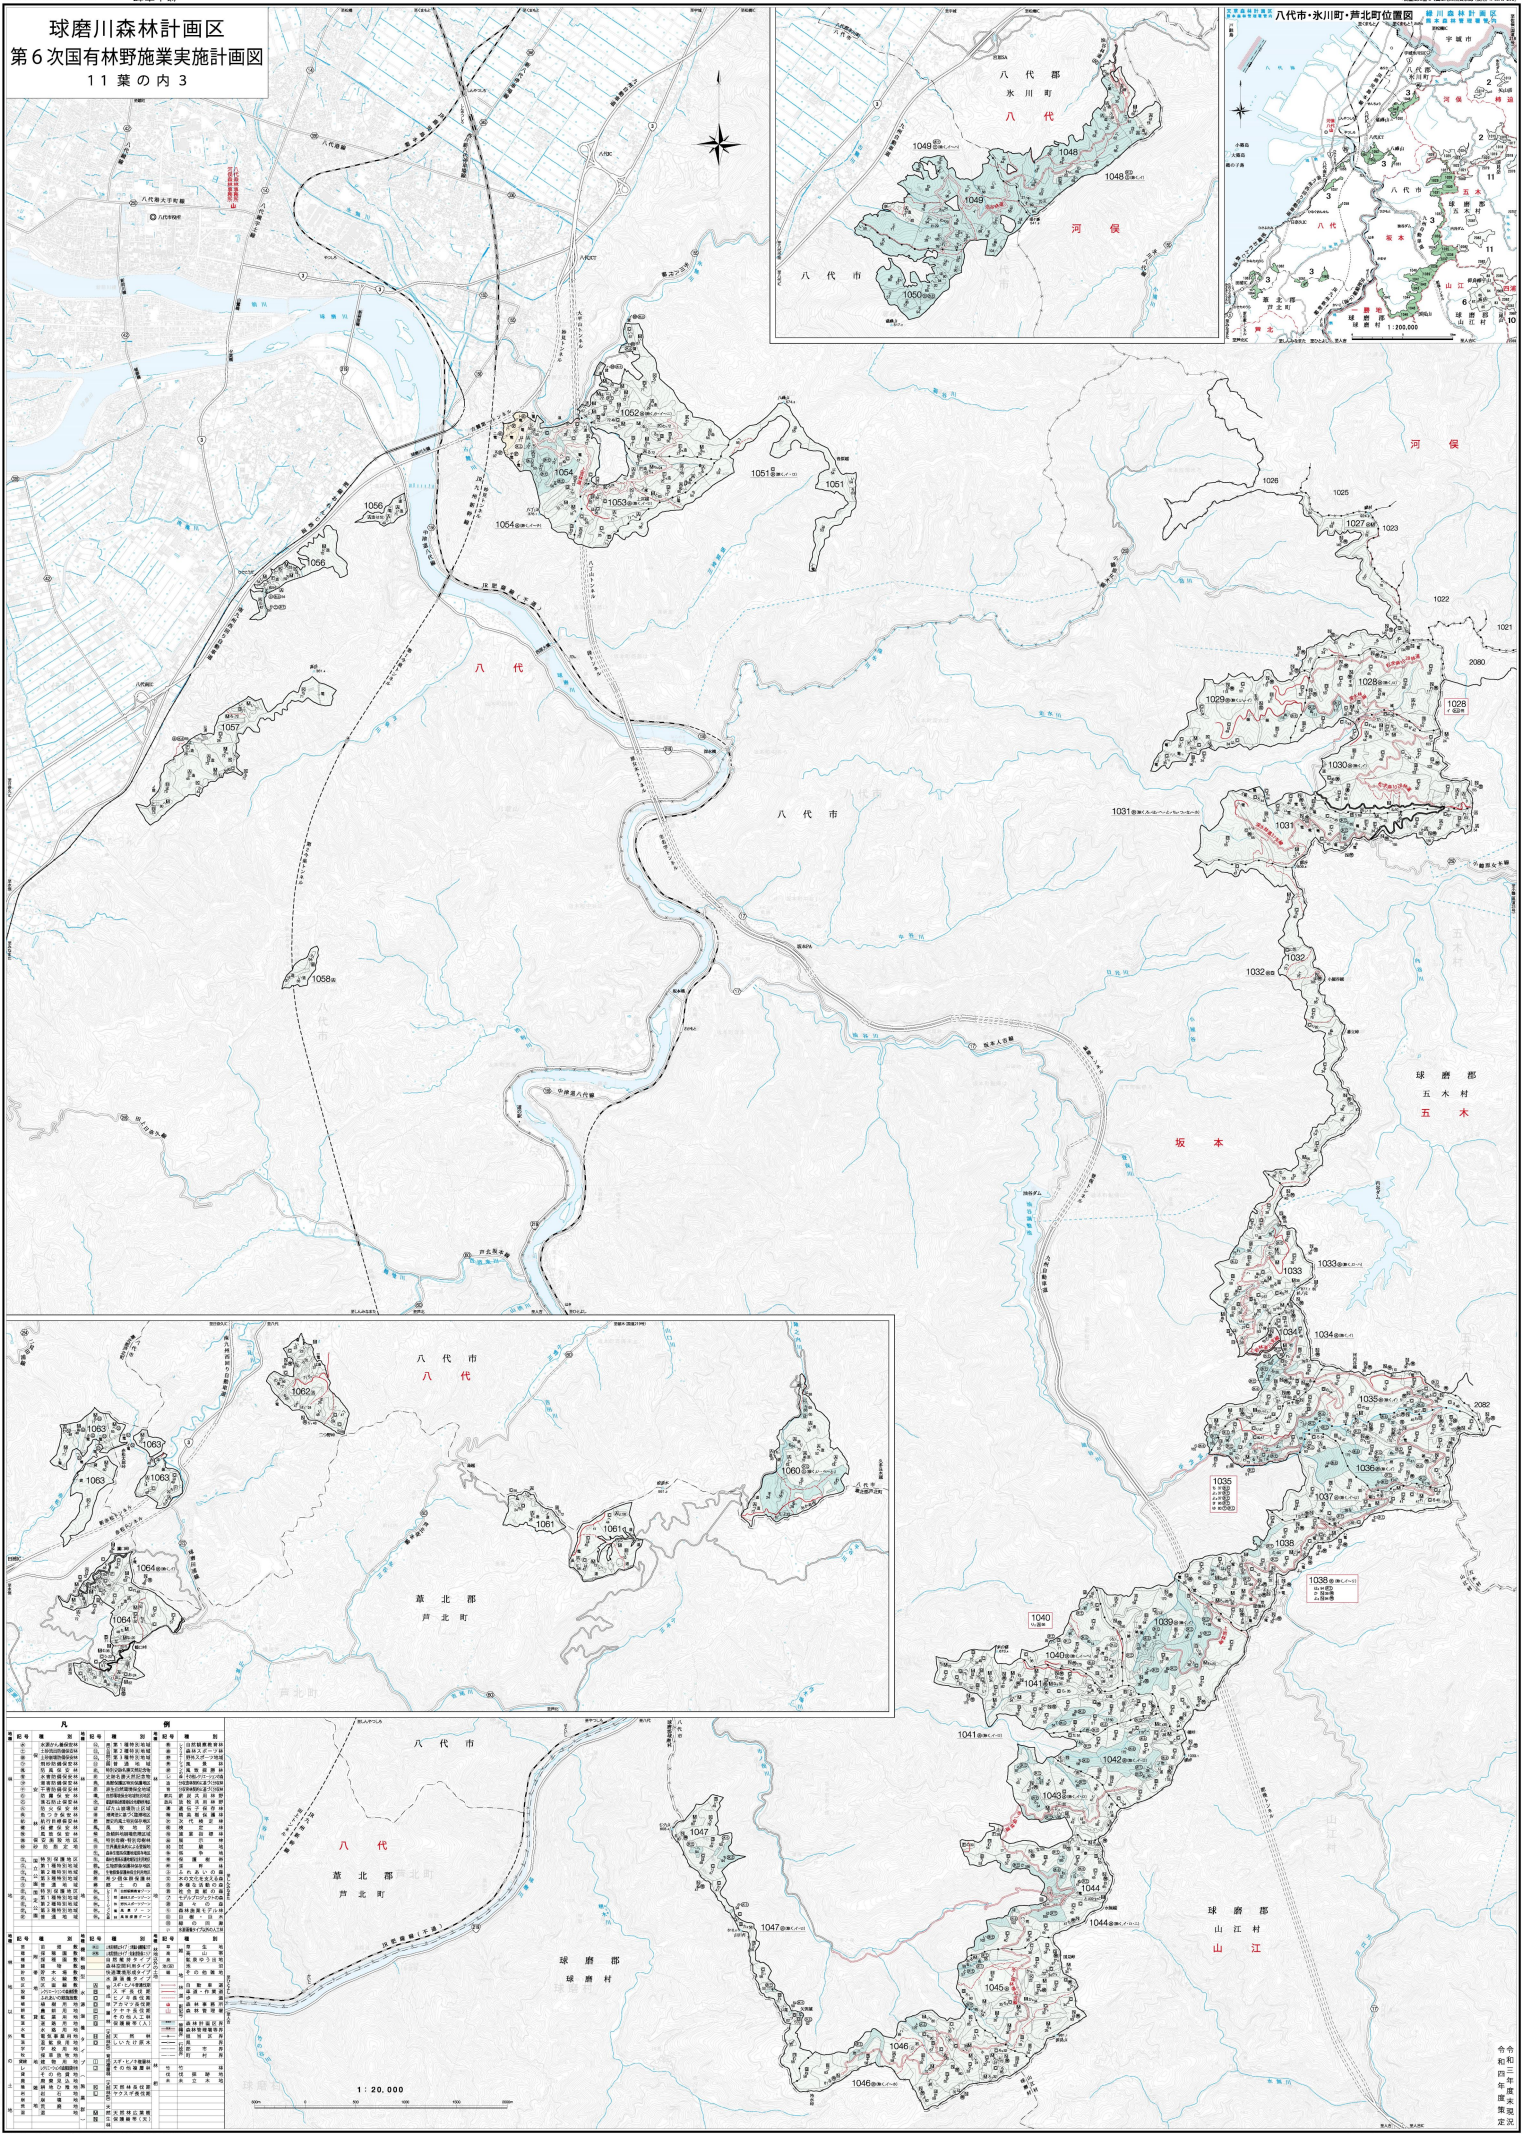

球磨川森林計画区
第6次国有林野施業実施計画図
11葉の内3

Legend table with multiple columns and rows, detailing the symbols and colors used on the map to represent different forest types and management zones.