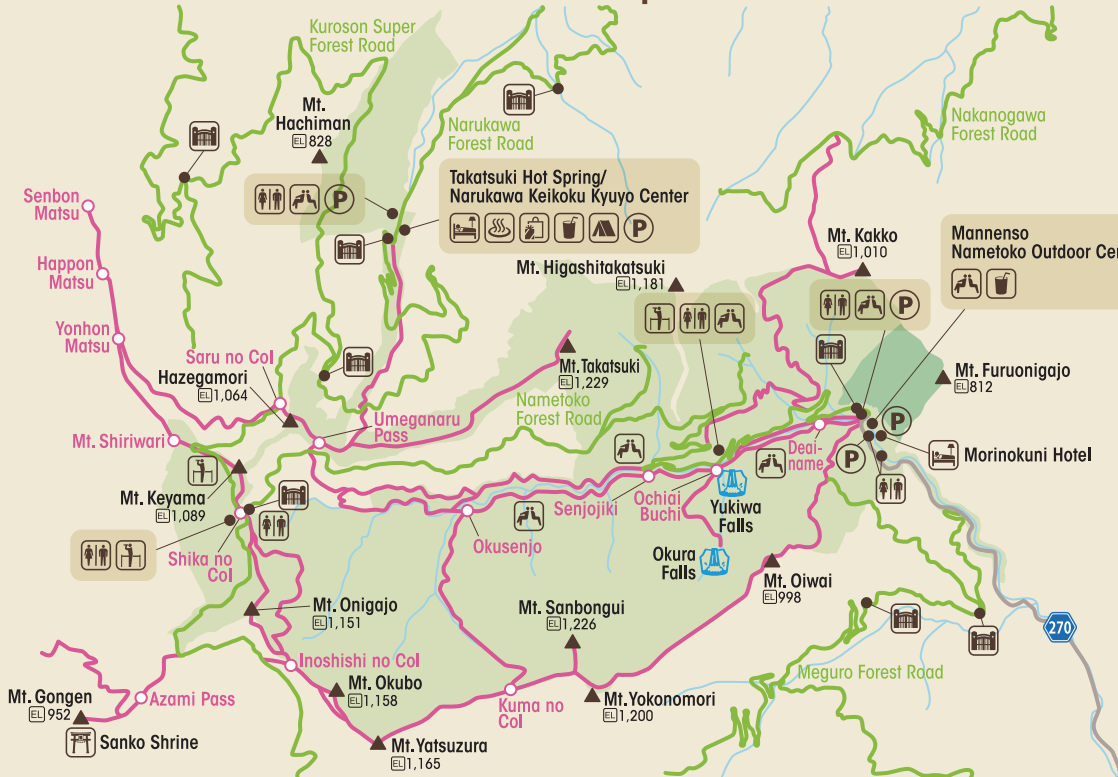

Nametoko Recreation Forest Map

- Recreation Forest
- Protected forest
- Prefectural Road
- Forest Road
- Mountain Trail

- | | |
|---|---|
|  |  |
|  |  |
|  |  |
|  |  |
|  |  |
|  |  |
|  | |