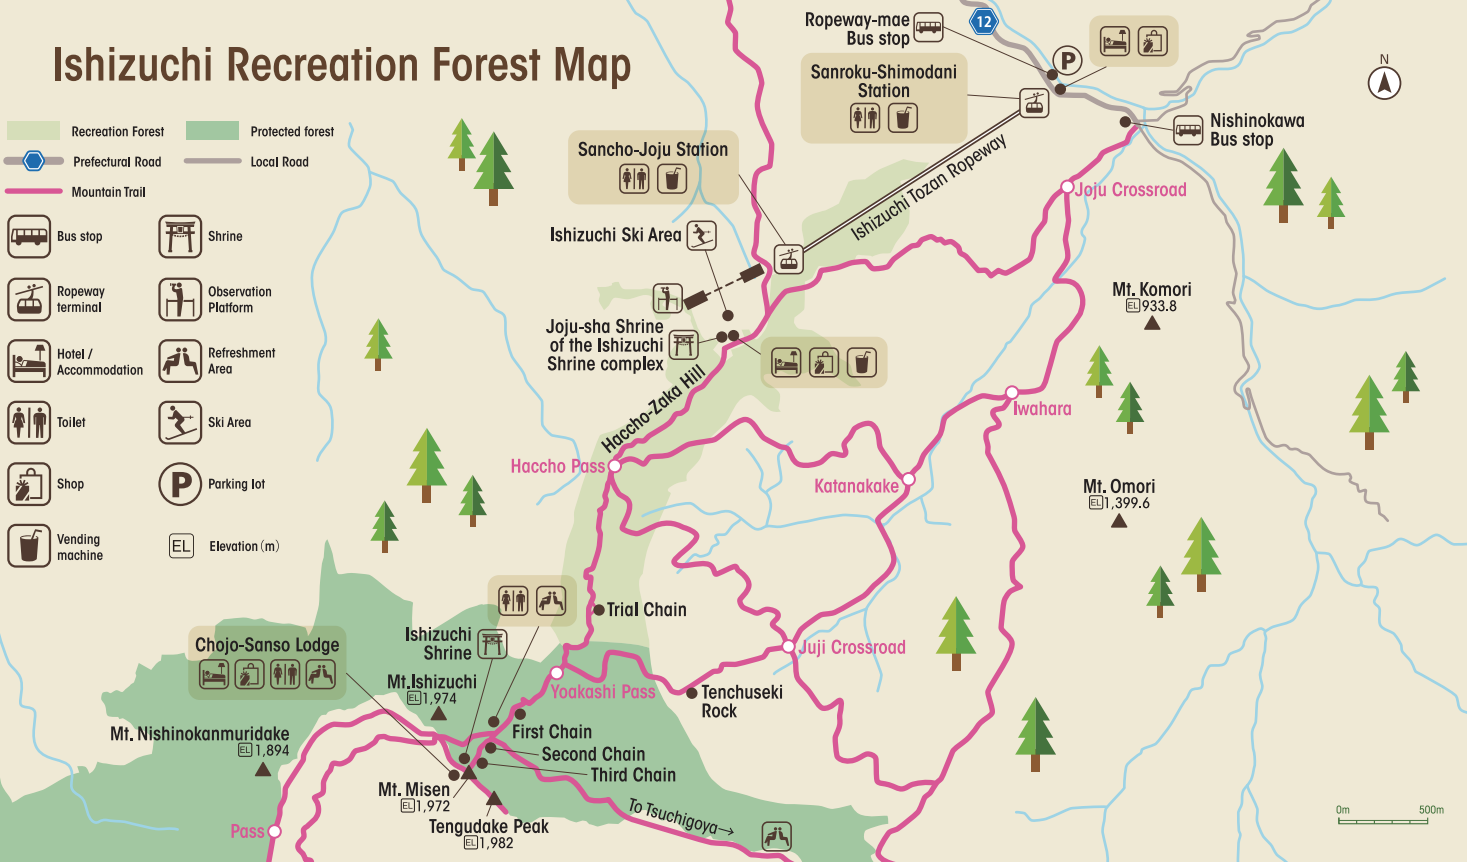

Ishizuchi Recreation Forest Map

- Recreation Forest
- Protected forest
- Prefectural Road
- Local Road
- Mountain Trail

- Bus stop
- Shrine
- Ropeway terminal
- Observation Platform
- Hotel / Accommodation
- Refreshment Area
- Toilet
- Ski Area
- Shop
- Parking lot
- Vending machine
- Elevation (m)

0m 500m