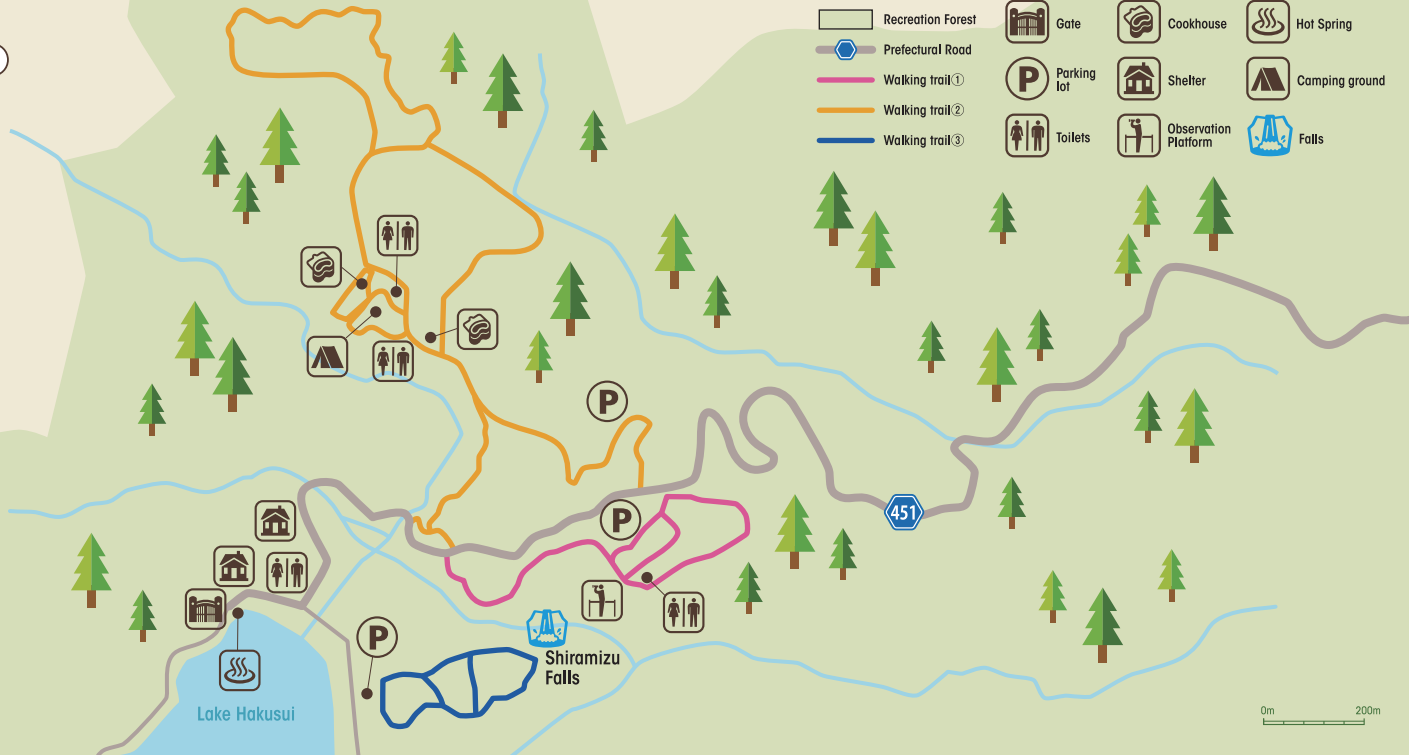

# Hida Hakusan Shirakawa-go Recreation Forest Map

- Recreation Forest
- Prefectural Road
- Walking trail ①
- Walking trail ②
- Walking trail ③
- Gate
- Cookhouse
- Hot Spring
- Parking lot
- Shelter
- Camping ground
- Toilets
- Observation Platform
- Falls

0m 200m